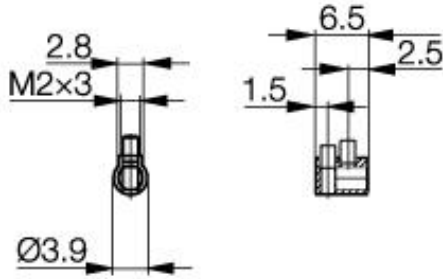

## Accessories: Mounting unit BMF 303-HW-28

### Mechanical Data

Material

CuZn, Nickel plated

Datasheet number::

Definitions see general catalog.  
If not otherwise noted, ratings according to  
IEC 60947-5-2 (DIN EN60947-5-2)

Balluff GmbH  
Schurwaldstrasse 9  
73765 Neuhausen a.d.F.  
Phone (07158) 173-0 Fax (07158) 5010