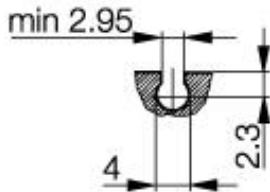

### Common Data

Version  
Usable with

Bracket for BMF 303-HW-28  
in connection with BMF 303K-..for  
Pneumatic cylind

### Mechanical Data

Material

CuZn, Nickel plated

Datasheet number::

Definitions see general catalog.  
If not otherwise noted, ratings according to  
IEC 60947-5-2 (DIN EN60947-5-2)

Balluff GmbH  
Schurwaldstrasse 9  
73765 Neuhausen a.d.F.  
Phone (07158) 173-0 Fax (07158) 5010